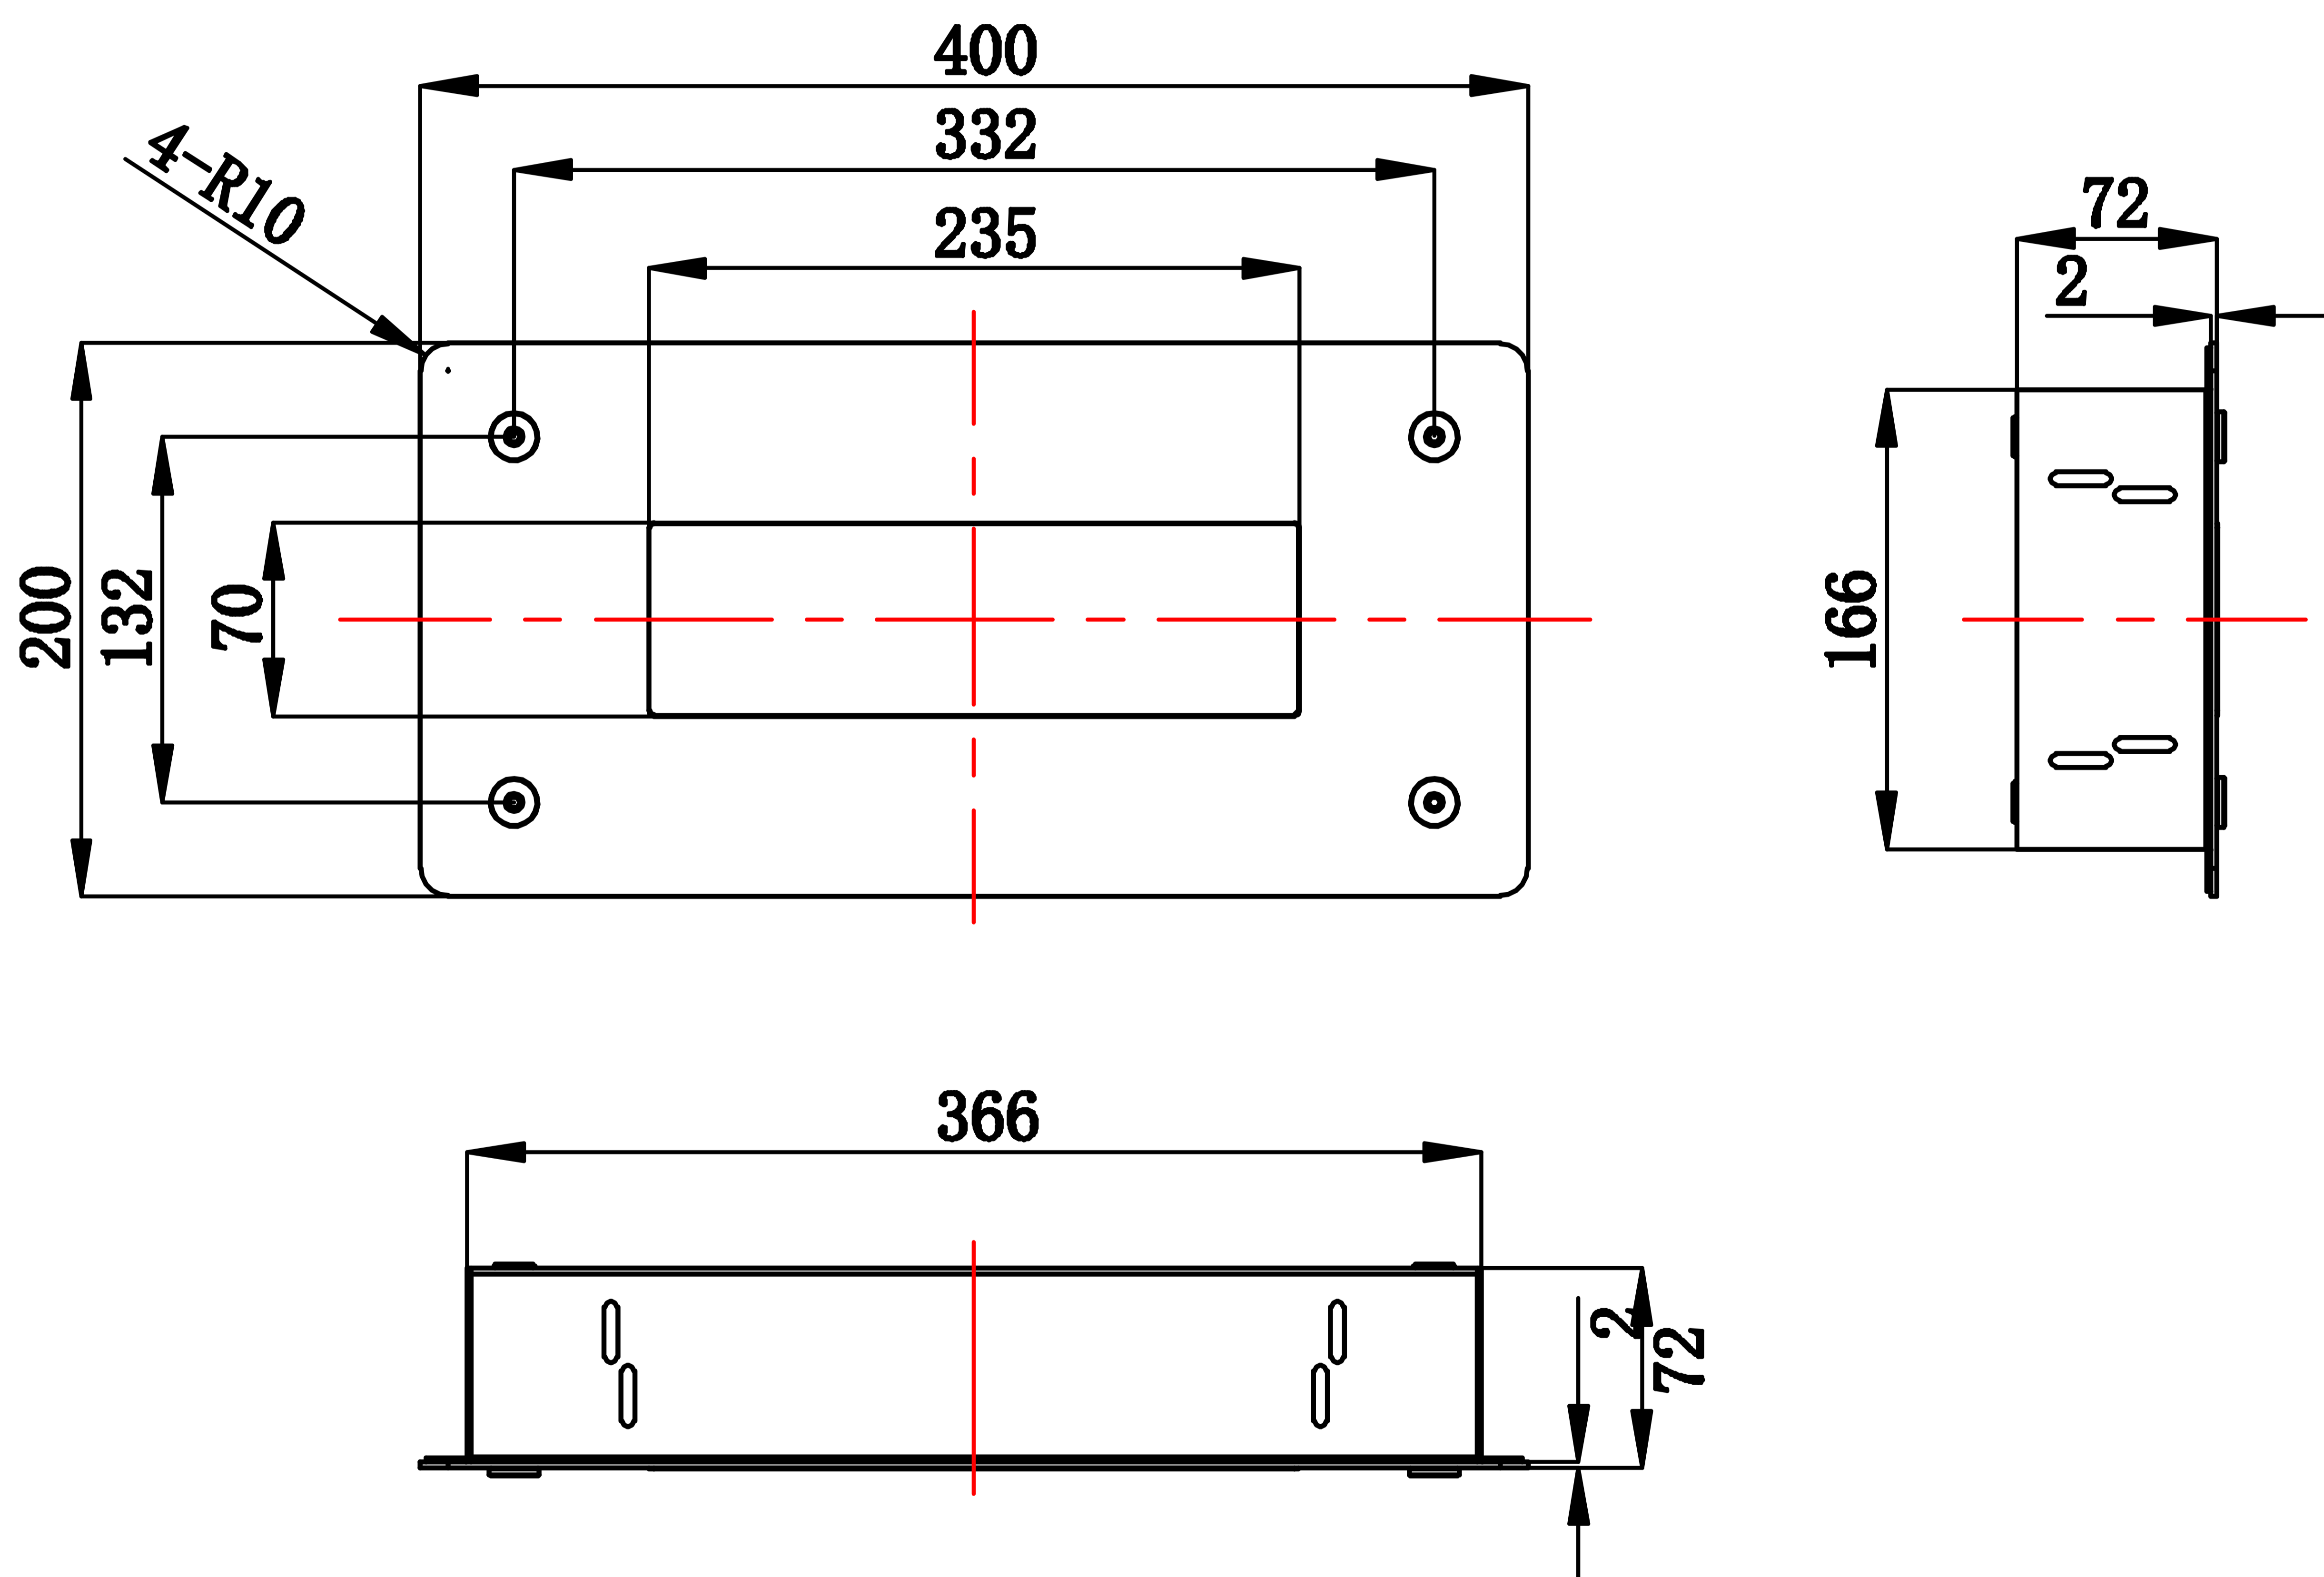

# Modular SS Concealed Ceiling Mounted LED Light(RGB)

Product Code : 5016

## Technical Drawing

All dimension are in **mm**